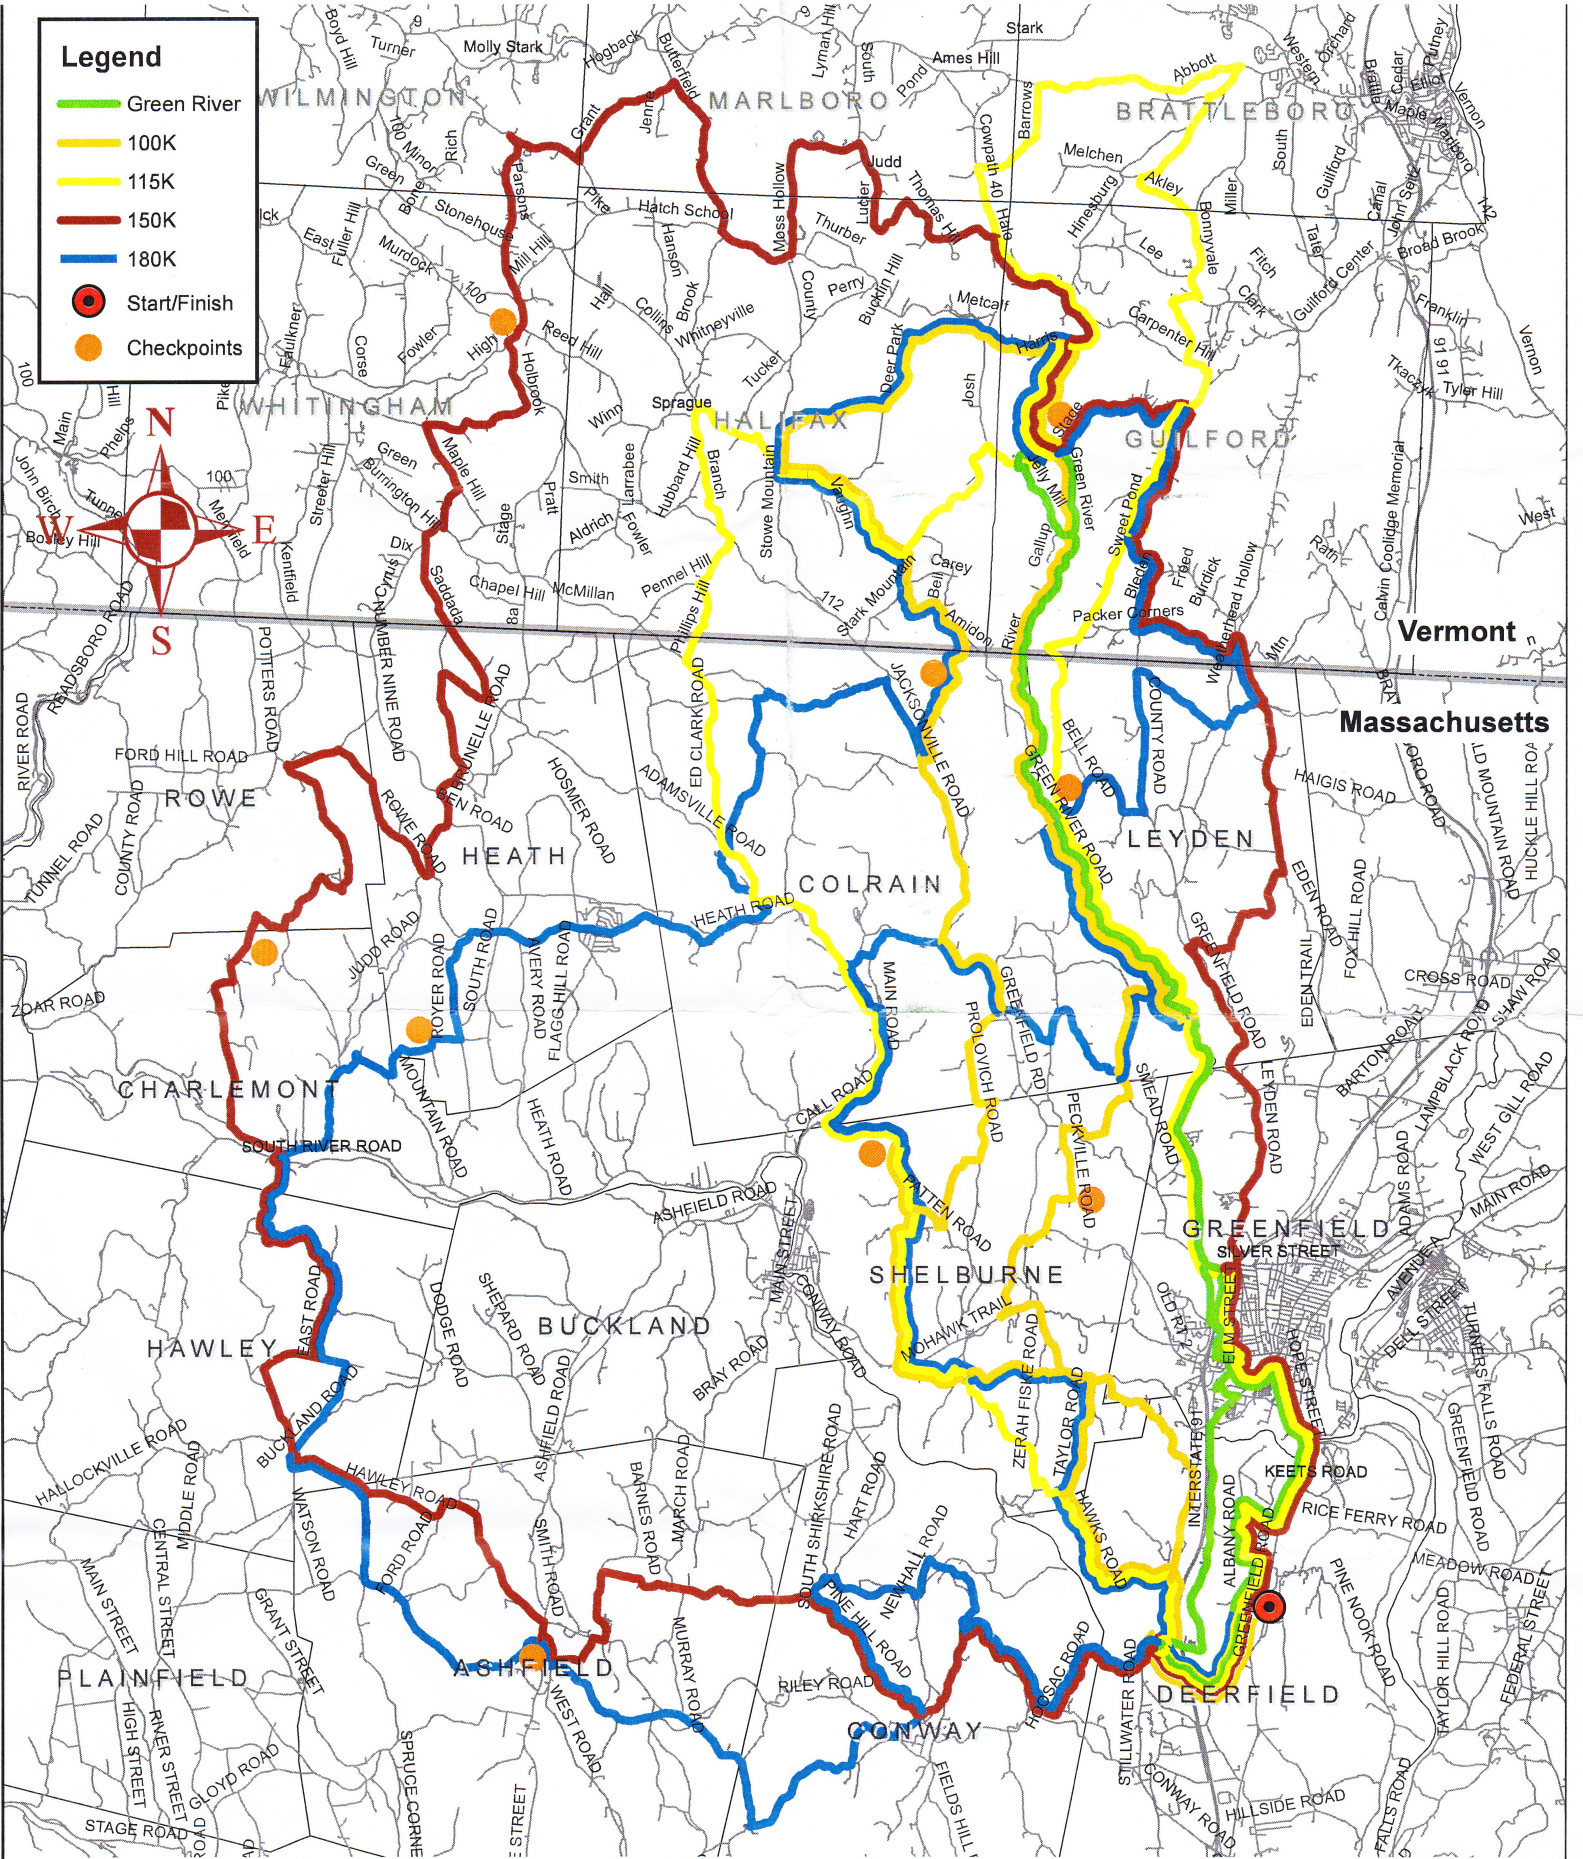

Legend

- Green River
- 100K
- 115K
- 150K
- 180K
- Start/Finish
- Checkpoints

The Deerfield Dirt-Road Randonnée

0 2.5 5 10 15 20 Km